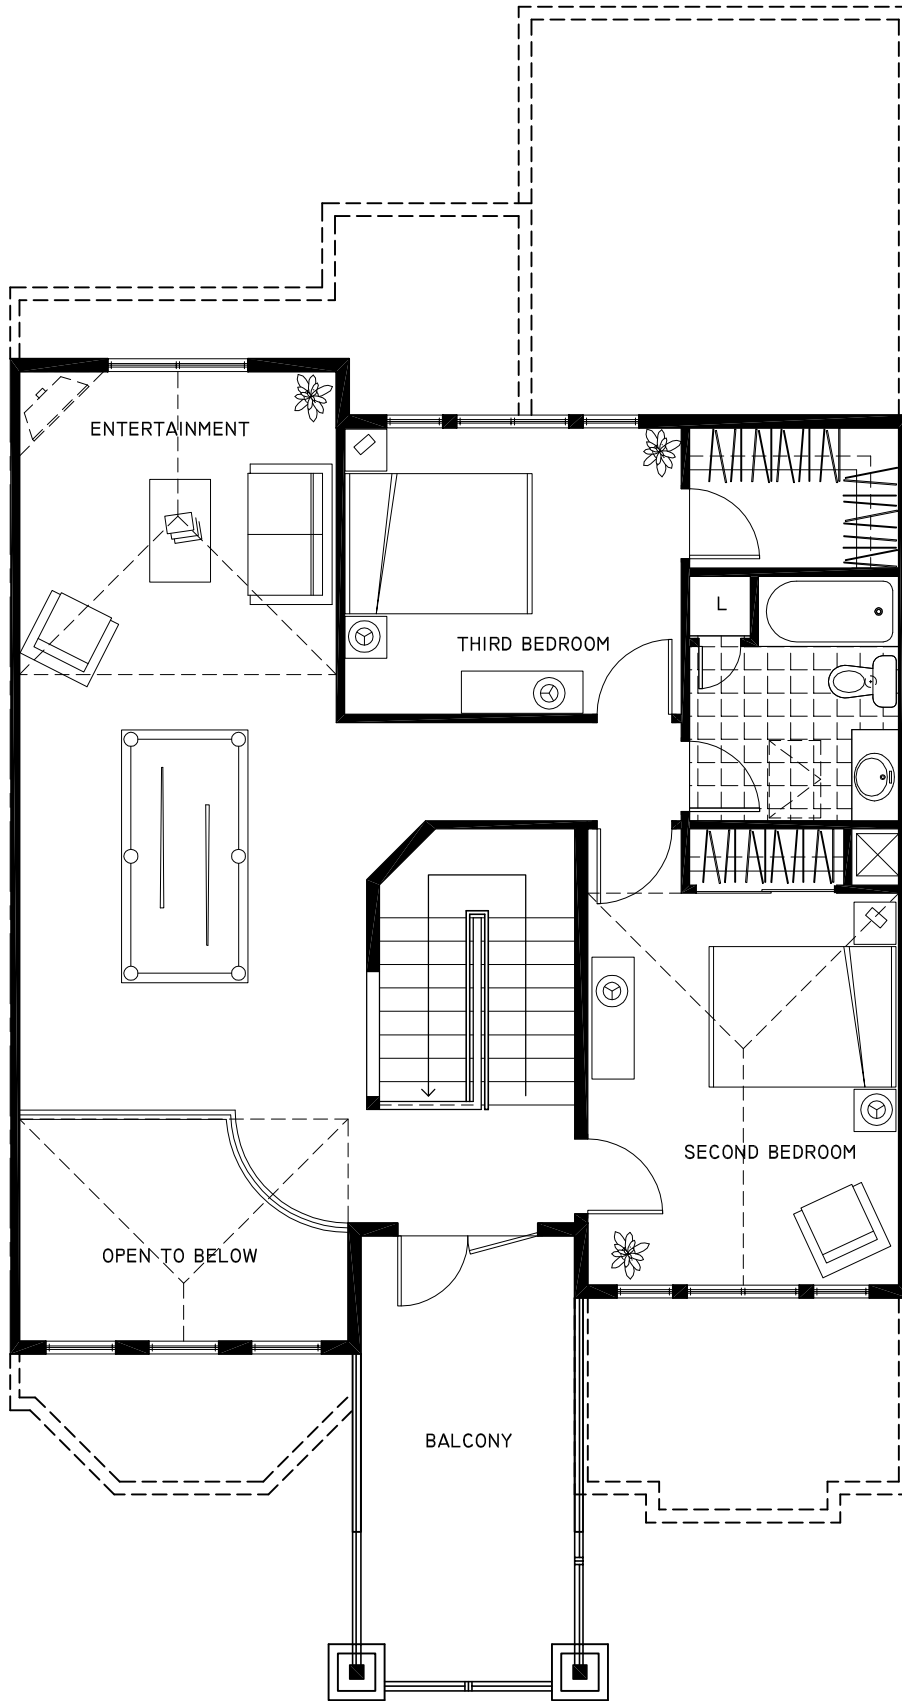

**VALENTINO
UPPER FLOOR
2 BEDROOM
1035 S.F.**

FLOORING LEGEND	
	TILE
	CARPET

ROOM SIZES	
ENTERTAINMENT	11'-6" x 28'-5"
SECOND BEDROOM	11'-0" x 14'-4"
THIRD BEDROOM	11'-11" x 10'-1"

THESE PLANS ARE FOR MARKETING PURPOSES ONLY.
STATESMAN RESERVES THE RIGHT TO MODIFY PLANS
DUE TO UNFORESEEN CIRCUMSTANCES.
ROOM SIZES ARE APPROXIMATE AND MAY BE SUBJECT TO CHANGE.