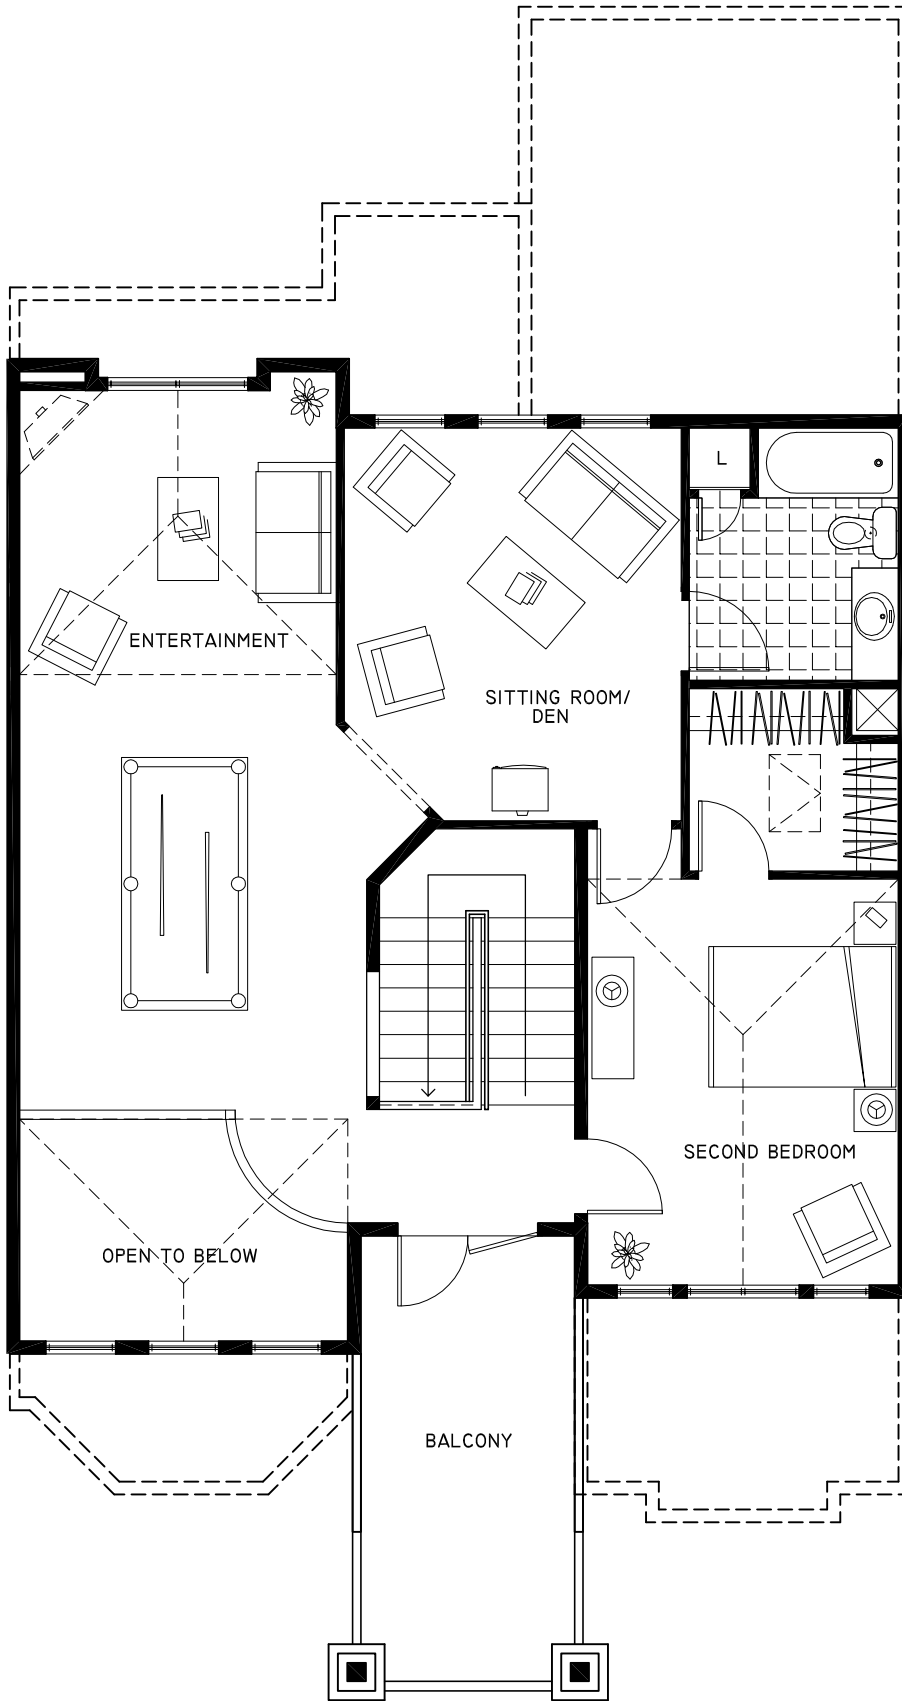

**VALENTINO
UPPER FLOOR
1035 S.F.**

FLOORING LEGEND	
	TILE
	CARPET

ROOM SIZES	
ENTERTAINMENT	11'-6" x 28'-5"
SECOND BEDROOM	11'-0" x 14'-4"
SITTING ROOM/DEN	11'-11" x 13'-11"

THESE PLANS ARE FOR MARKETING PURPOSES ONLY.
STATESMAN RESERVES THE RIGHT TO MODIFY PLANS
DUE TO UNFORESEEN CIRCUMSTANCES.
ROOM SIZES ARE APPROXIMATE AND MAY BE SUBJECT TO CHANGE.