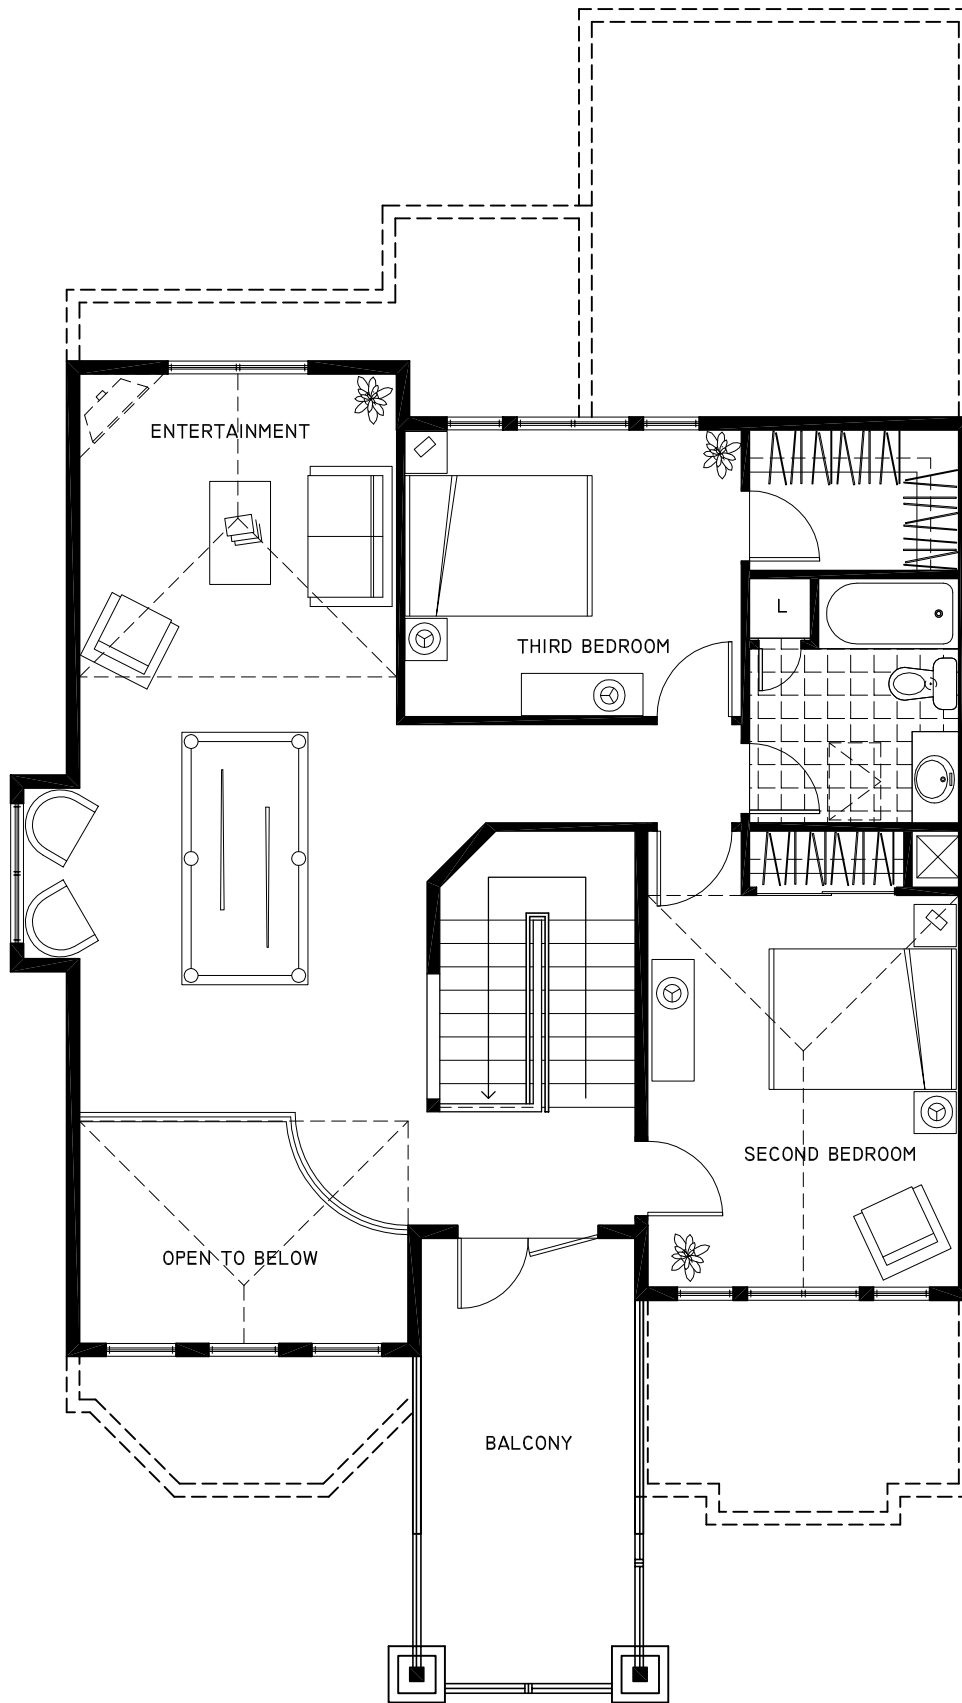

**DONATELLO
UPPER FLOOR
2 BEDROOM
1047 S.F.**

FLOORING LEGEND	
	TILE
	CARPET

ROOM SIZES	
ENTERTAINMENT	11'-6" x 28'-5"
SECOND BEDROOM	11'-0" x 14'-4"
THIRD BEDROOM	11'-11" x 10'-1"

THESE PLANS ARE FOR MARKETING PURPOSES ONLY.
STATESMAN RESERVES THE RIGHT TO MODIFY PLANS
DUE TO UNFORESEEN CIRCUMSTANCES.
ROOM SIZES ARE APPROXIMATE AND MAY BE SUBJECT TO CHANGE.

06-07-06