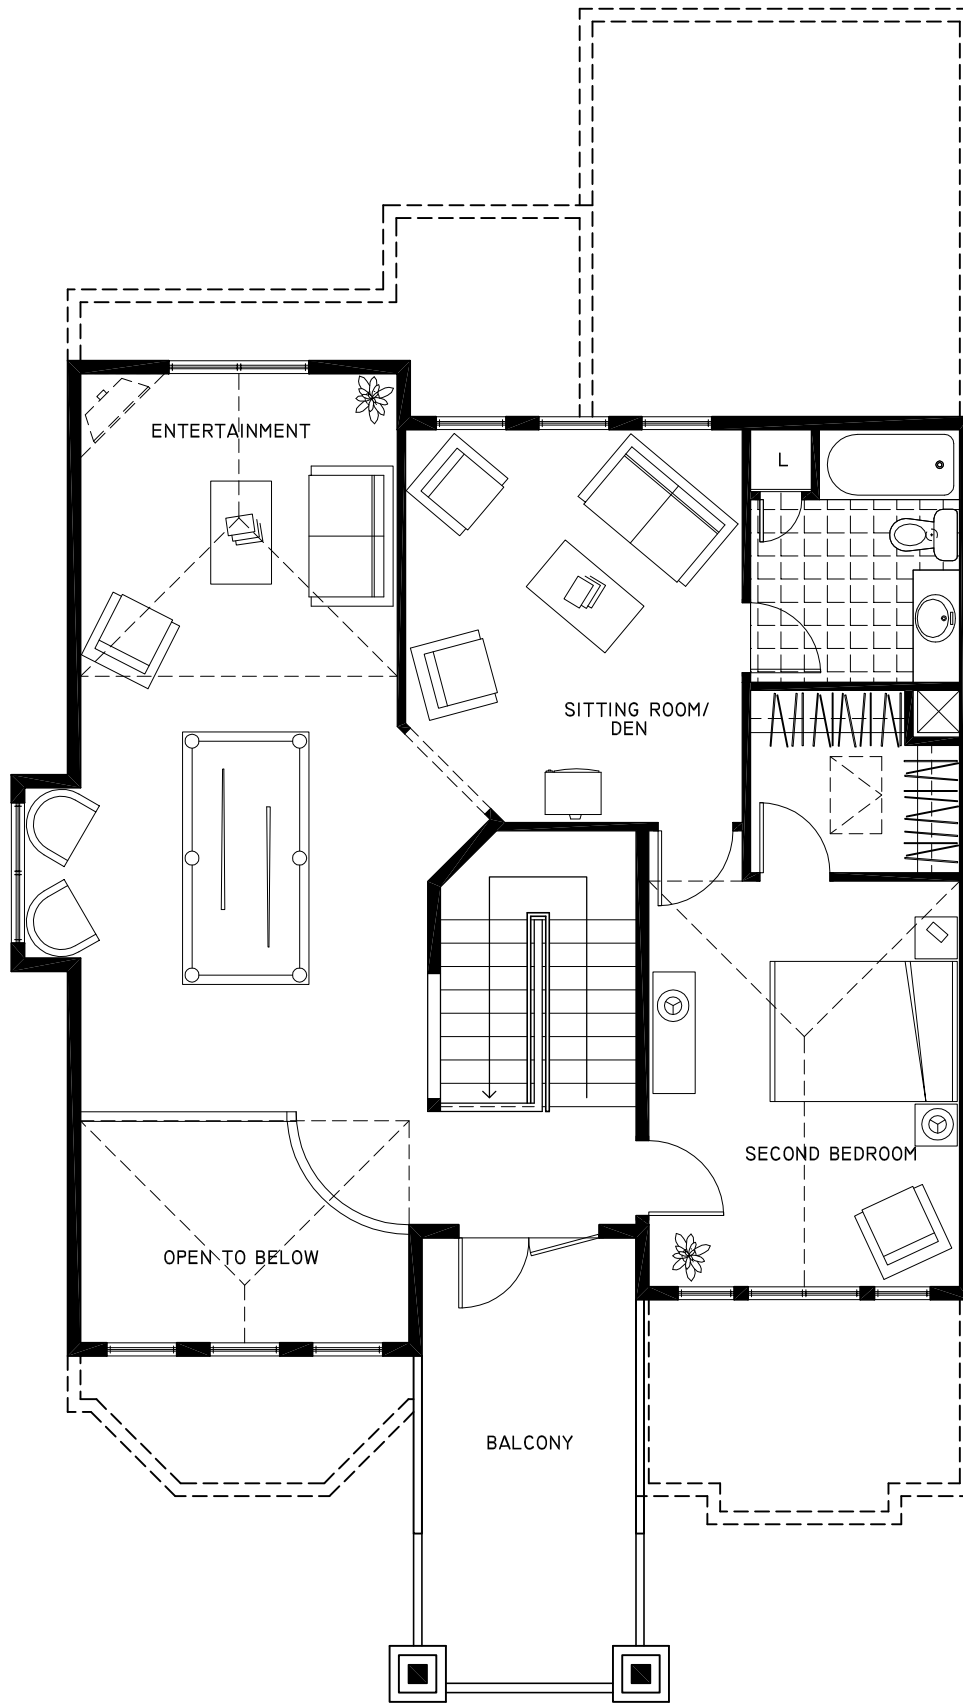

# DONATELLO UPPER FLOOR 1047 S.F.

FLOORING LEGEND	
	TILE
	CARPET

ROOM SIZES	
ENTERTAINMENT	11'-6" x 28'-5"
SECOND BEDROOM	11'-0" x 14'-4"
SITTING ROOM/DEN	11'-11" x 13'-11"

THESE PLANS ARE FOR MARKETING PURPOSES ONLY.  
STATESMAN RESERVES THE RIGHT TO MODIFY PLANS  
DUE TO UNFORESEEN CIRCUMSTANCES.  
ROOM SIZES ARE APPROXIMATE AND MAY BE SUBJECT TO CHANGE.